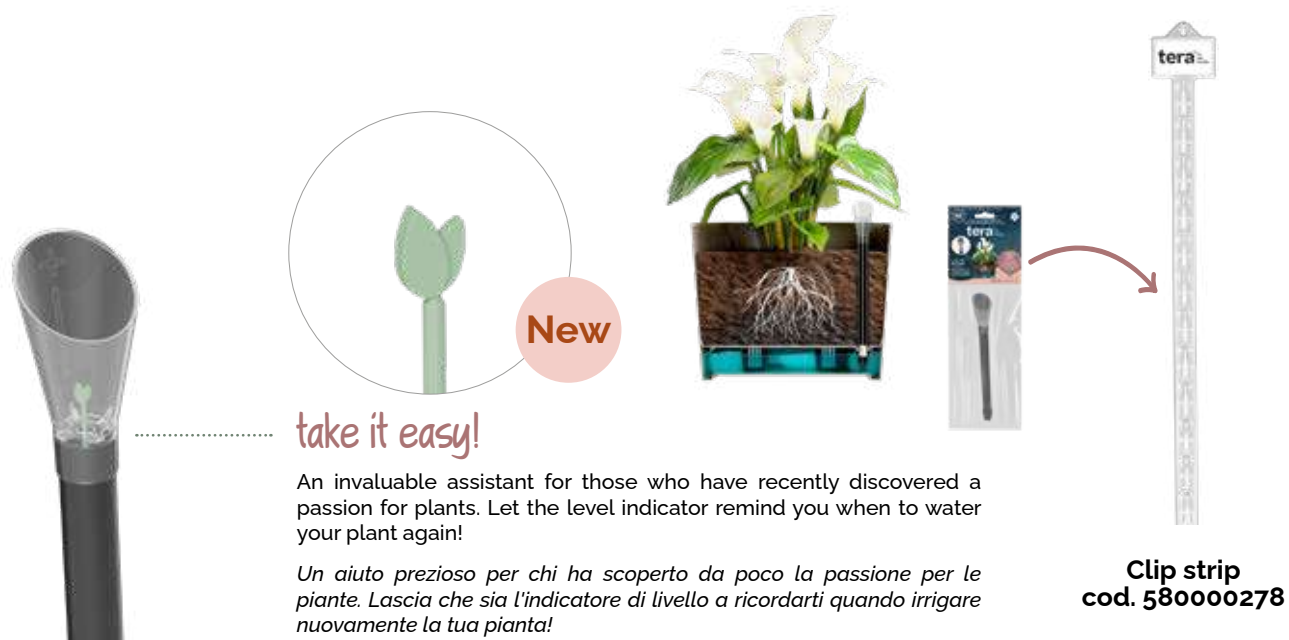

Water level indicator

code codice	L (cm)	suitable for adatto per	minimum lot lotto minimo
10 961 000 018	14.1	Bloom 19, Blossom 50-60-80	6 pcs
10 961 000 017	18.1	Bloom 24	6 pcs
10 961 000 011	23	Capri 29, Ceylon 30, Bayon 30, Bloom 29	6 pcs
10 961 000 012	28	Capri 38, Over 38, Kos 78, Ceylon 35, Bayon 35, Bloom 34-38	6 pcs
10 961 000 013	32.9	Bayon 40, Ceylon 40	6 pcs
10 961 000 014	36.2	Over 48, Trama	6 pcs
10 961 000 015	43.5	Over 58, Bayon 50	6 pcs

Water reserve grid

code codice	suitable for adatto per	minimum lot lotto minimo
10 935 030 238	Bayon 30	2 pcs
10 935 035 238	Bayon 35	2 pcs
10 935 040 238	Bayon 40	2 pcs
10 935 050 238	Bayon 50	2 pcs

code codice	suitable for adatto per	minimum lot lotto minimo
10 810 030 238	Ceylon 30	2 pcs
10 810 035 238	Ceylon 35	2 pcs
10 810 040 238	Ceylon 40	2 pcs

Only made of completely recycled material.
Prodotto in materiale completamente riciclato.