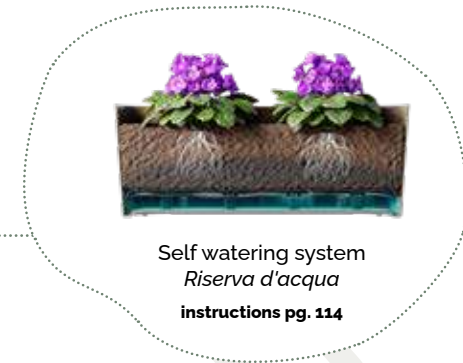

UV resistant

very light

Paros

Paros kit

Paros

Self watering system
Riserva d'acqua
instructions pg. 114

Paros kit

Single iron support suitable for
all sizes of Paros kit.
*Unico supporto in ferro adatto
per tutte le misure di Paros kit.*